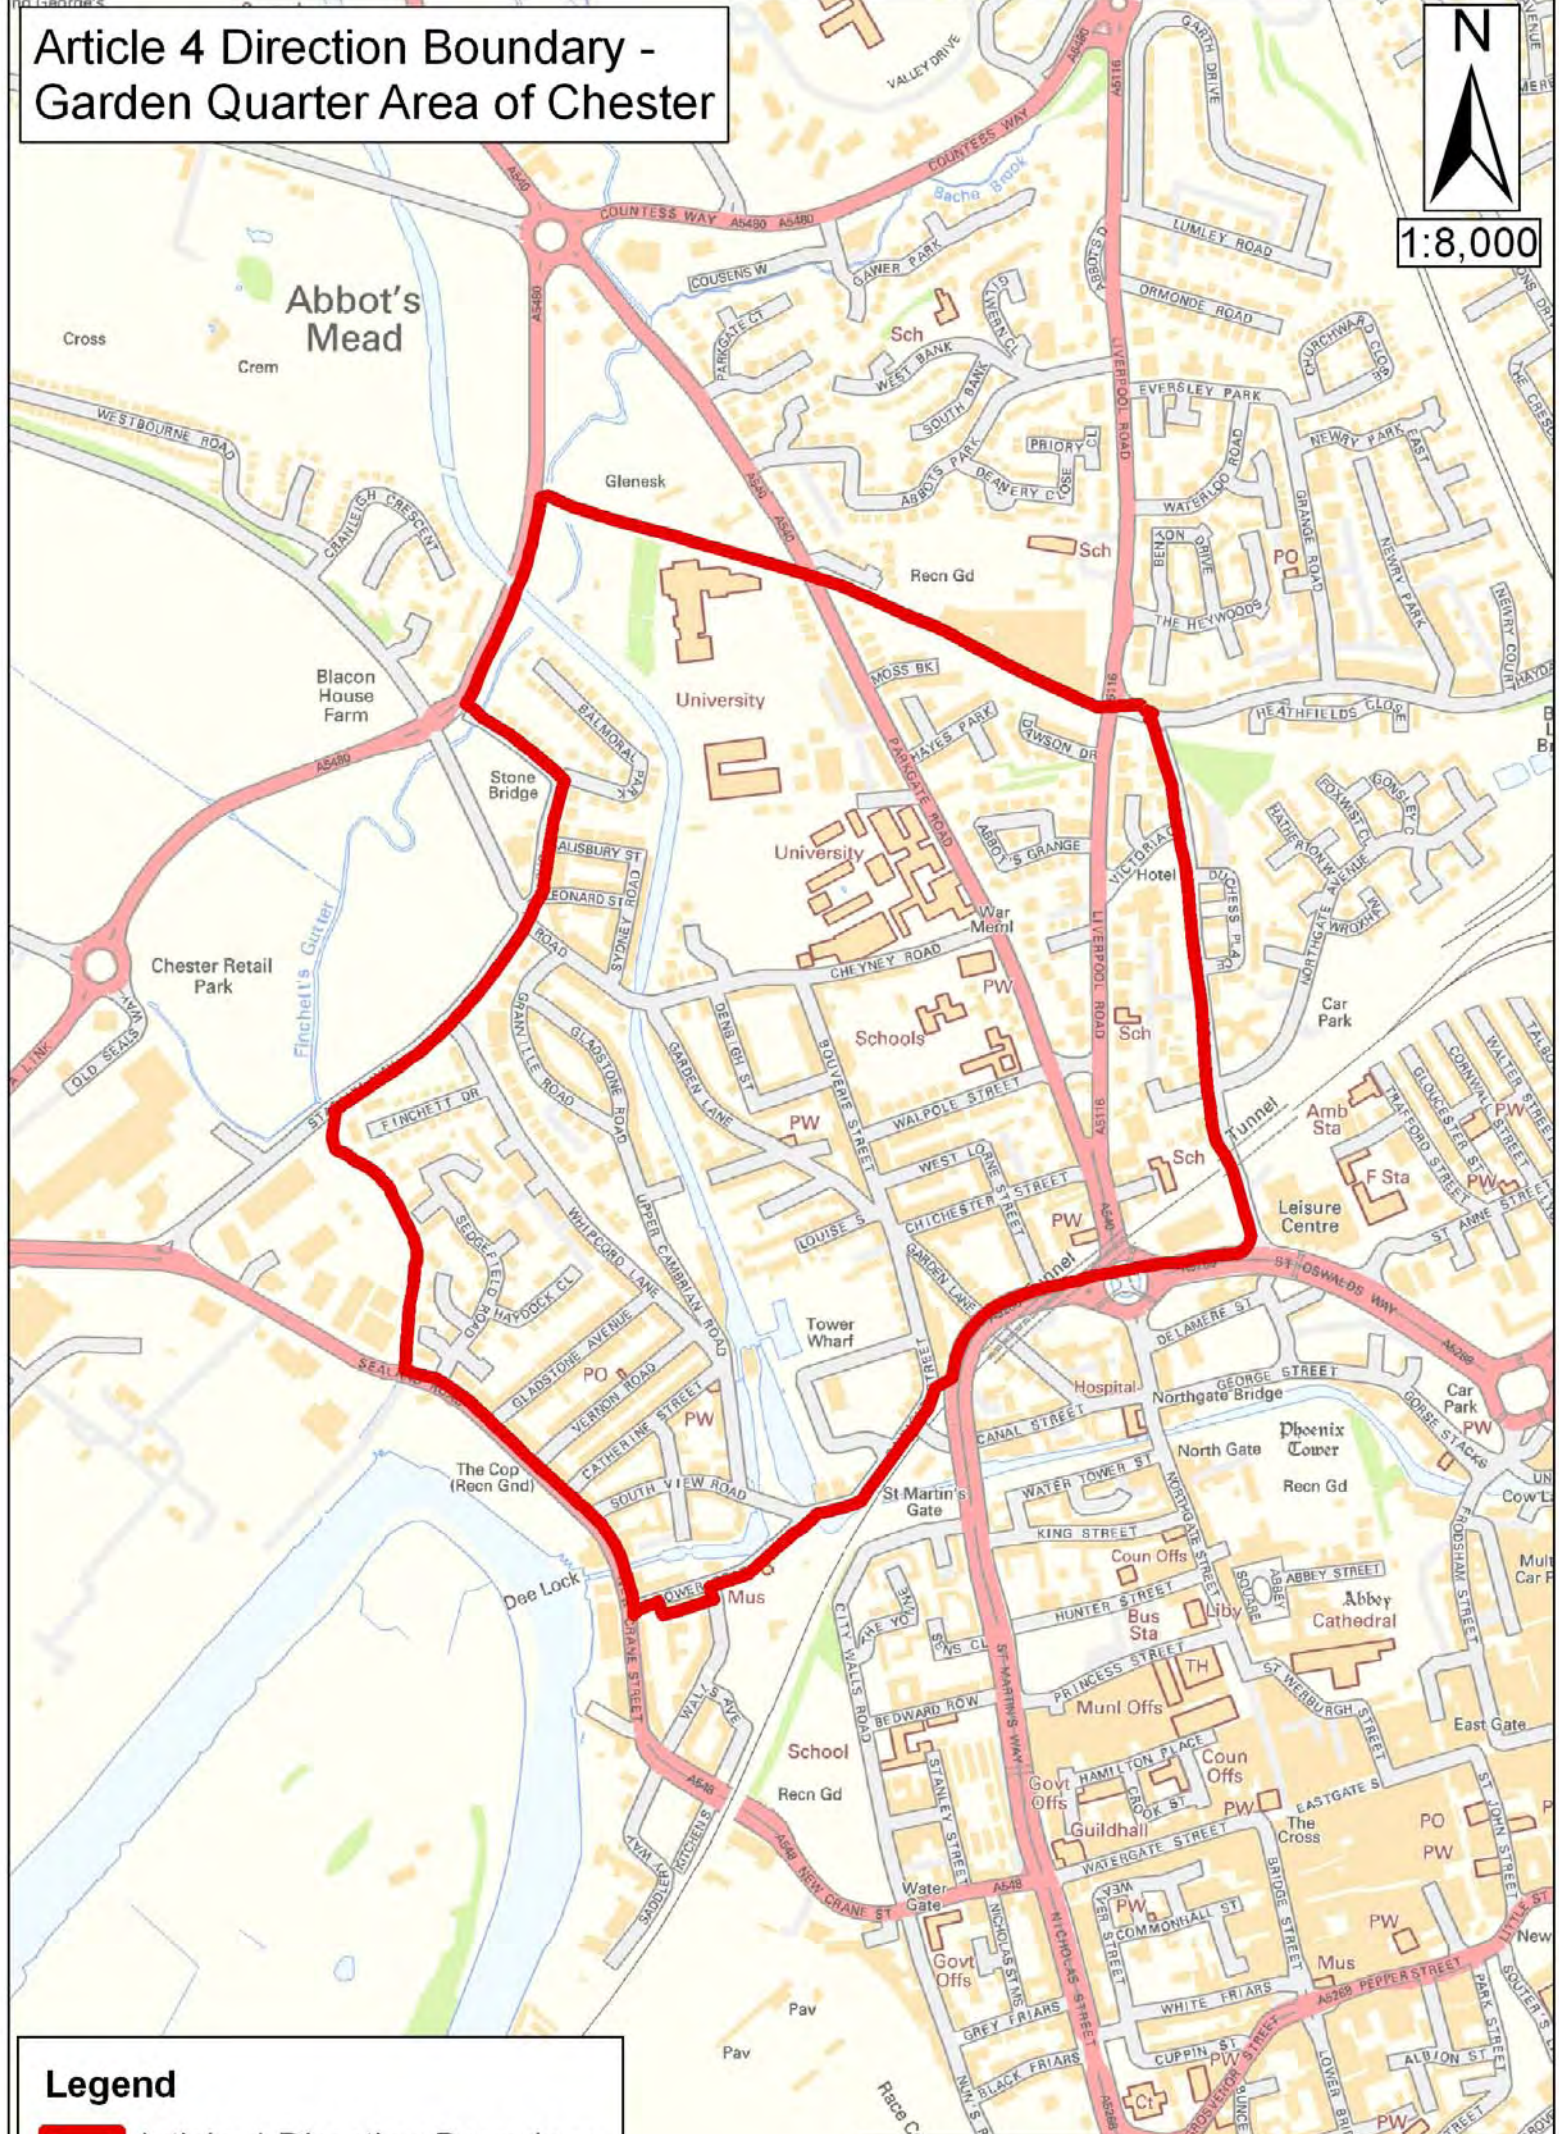

Article 4 Direction Boundary - Garden Quarter Area of Chester

1:8,000

Legend

 Article 4 Direction Boundary