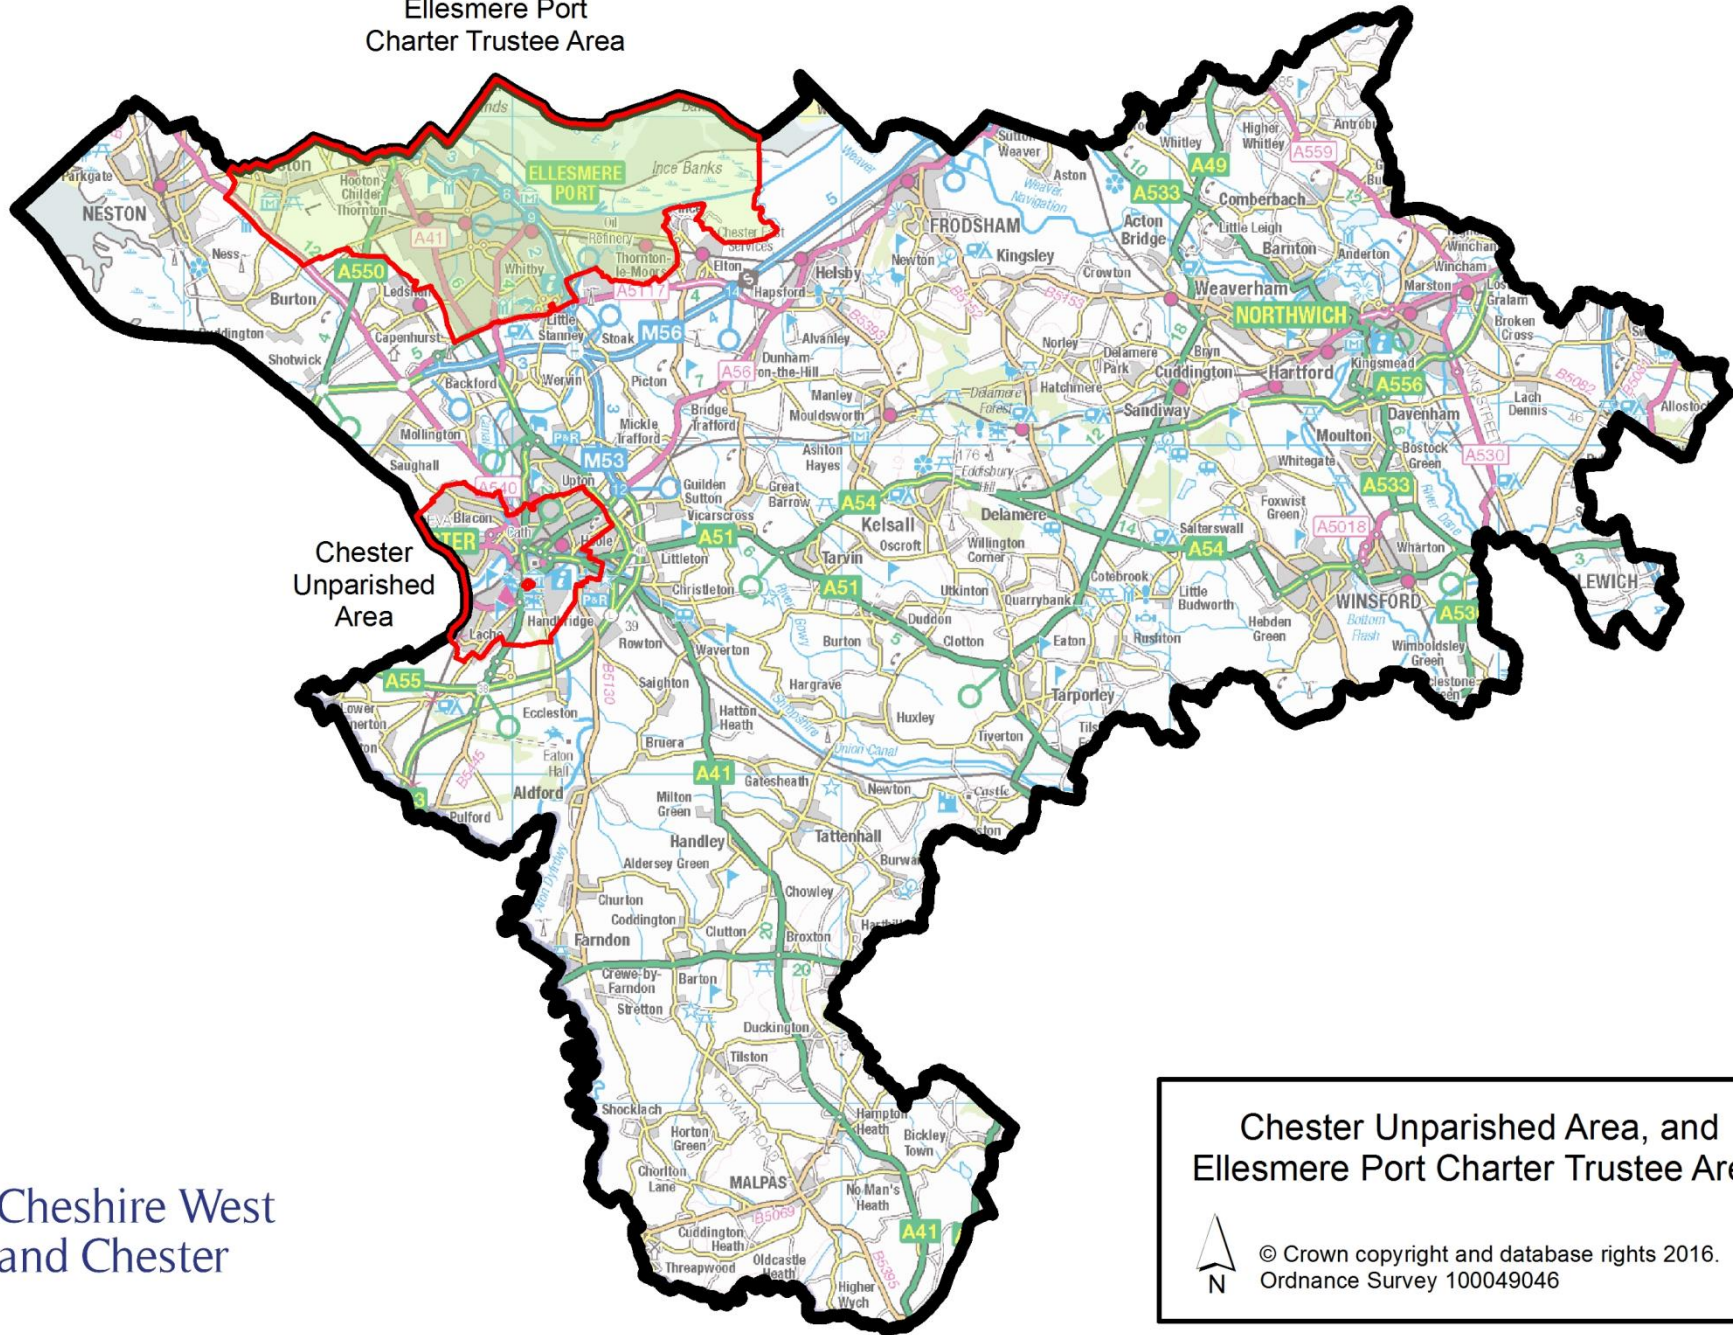

Ellesmere Port
Charter Trustee Area

Chester
Unparished
Area

Chester Unparished Area, and
Ellesmere Port Charter Trustee Area

© Crown copyright and database rights 2016.
Ordnance Survey 100049046