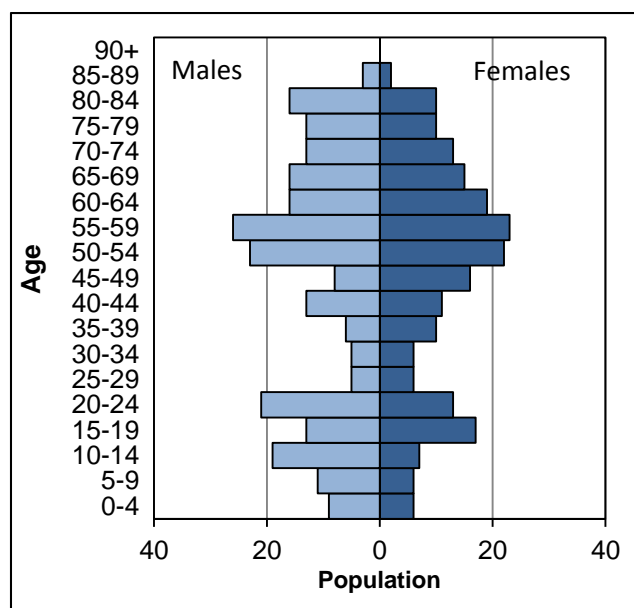

Key statistics

2015 population estimates:

0-15	70
16-64	270
65+	110
Total	450

2011 Census:

Population	424
Households	180
Dwellings	196

2001 Census:

Population	403
Households	164
Dwellings	175

Dutton Parish Council