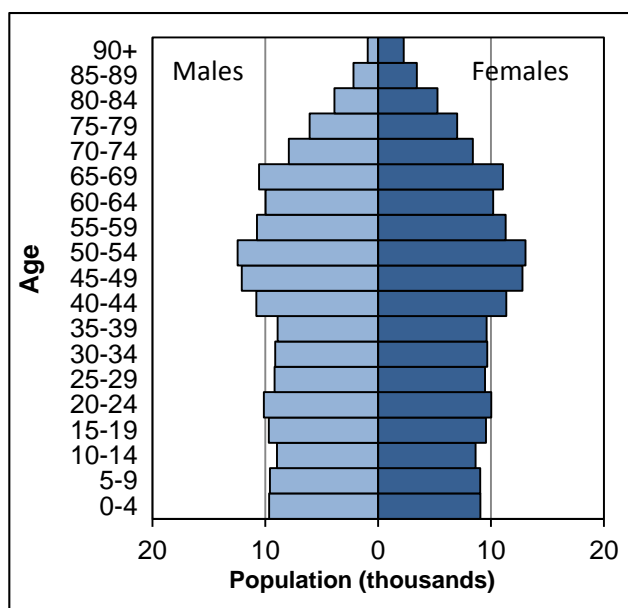

Cheshire West and Chester

Notes: Population estimates have been independently rounded to the nearest 10.

Sources: 2015 mid year estimates of population and 2011 Census tables. Parish Council statistics are aggregated from Output Area estimates. Office for National Statistics licensed under the Open Government Licence v.3.0.