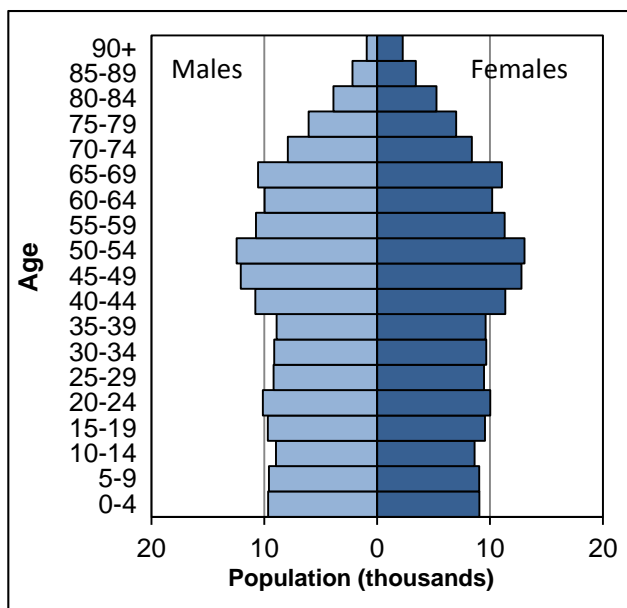

Cheshire West and Chester

Notes: Population estimates have been independently rounded to the nearest 10.

Sources: 2015 mid year estimates of population and 2011 Census tables. Parish Council statistics are aggregated from Output Area estimates. Office for National Statistics licensed under the Open Government Licence v.3.0.