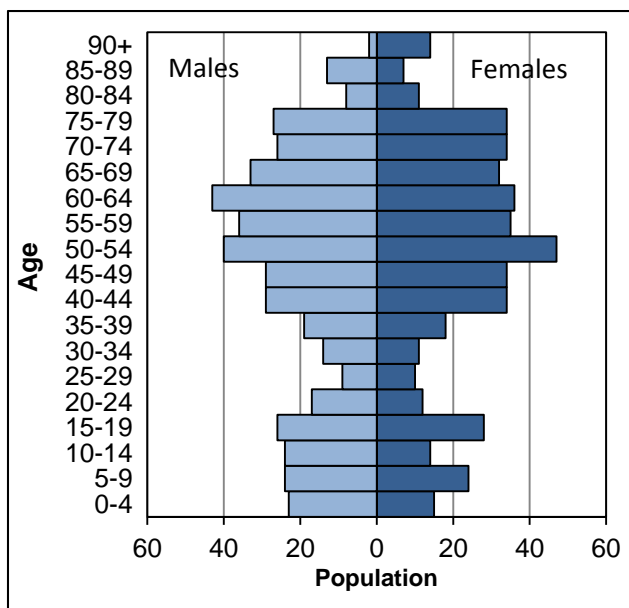

Comberbach Parish Council