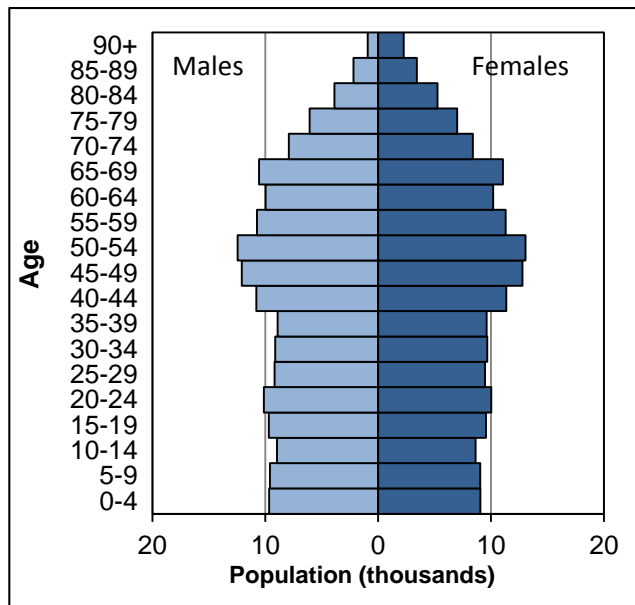

Cheshire West and Chester

Notes: Population estimates have been independently rounded to the nearest 10.

Sources: 2015 mid year estimates of population and 2011 Census tables. Parish Council statistics are aggregated from Output Area estimates. Office for National Statistics licensed under the Open Government Licence v.3.0.