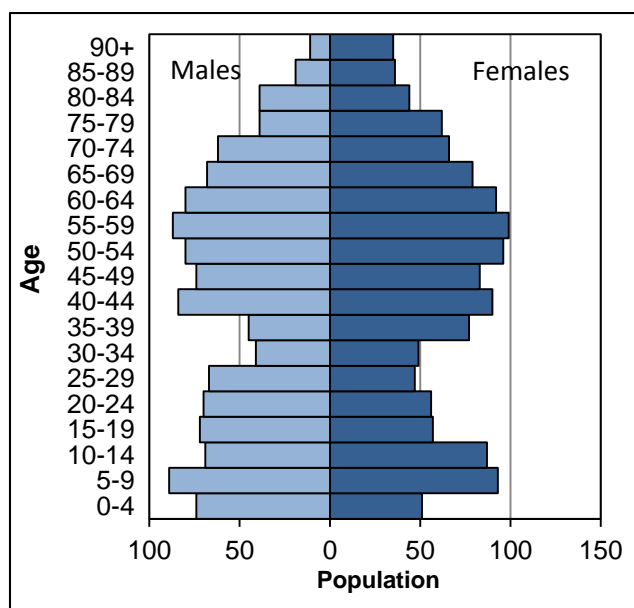

Christleton Parish Council