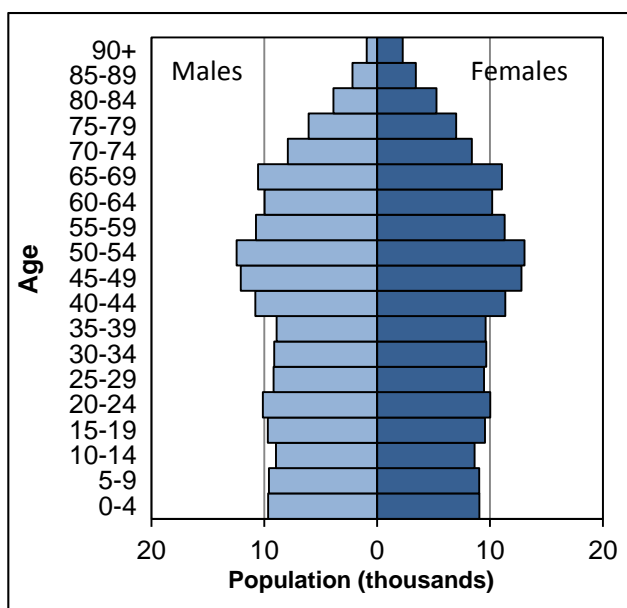

Cheshire West and Chester

Notes: Population estimates have been independently rounded to the nearest 10.

Sources: 2015 mid year estimates of population and 2011 Census tables. Parish Council statistics are aggregated from Output Area estimates. Office for National Statistics licensed under the Open Government Licence v.3.0.