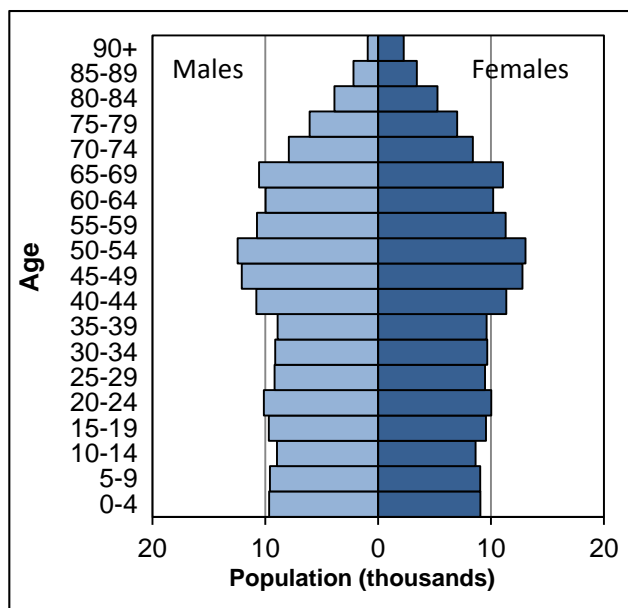

Cheshire West and Chester

Notes: Population estimates have been independently rounded to the nearest 10.

Sources: 2015 mid year estimates of population and 2011 Census tables. Parish Council statistics are aggregated from Output Area estimates. Office for National Statistics licensed under the Open Government Licence v.3.0.