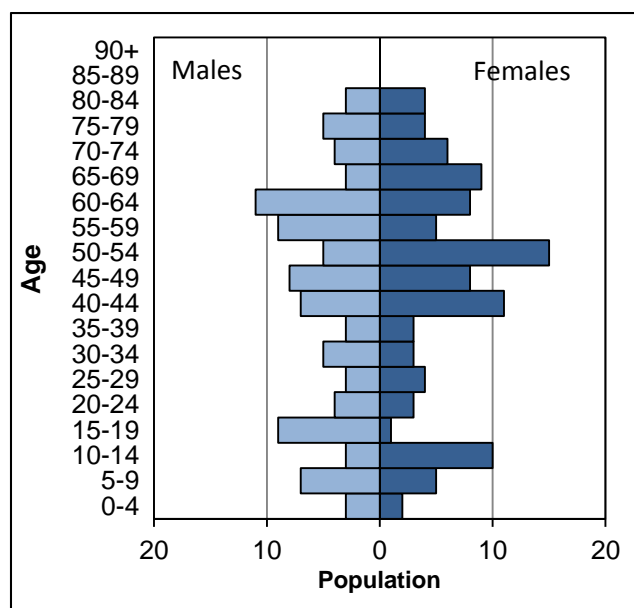

Beeston Parish Council